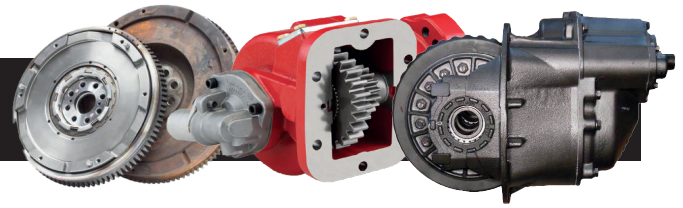

BRANCH SERVICE Quick Reference List